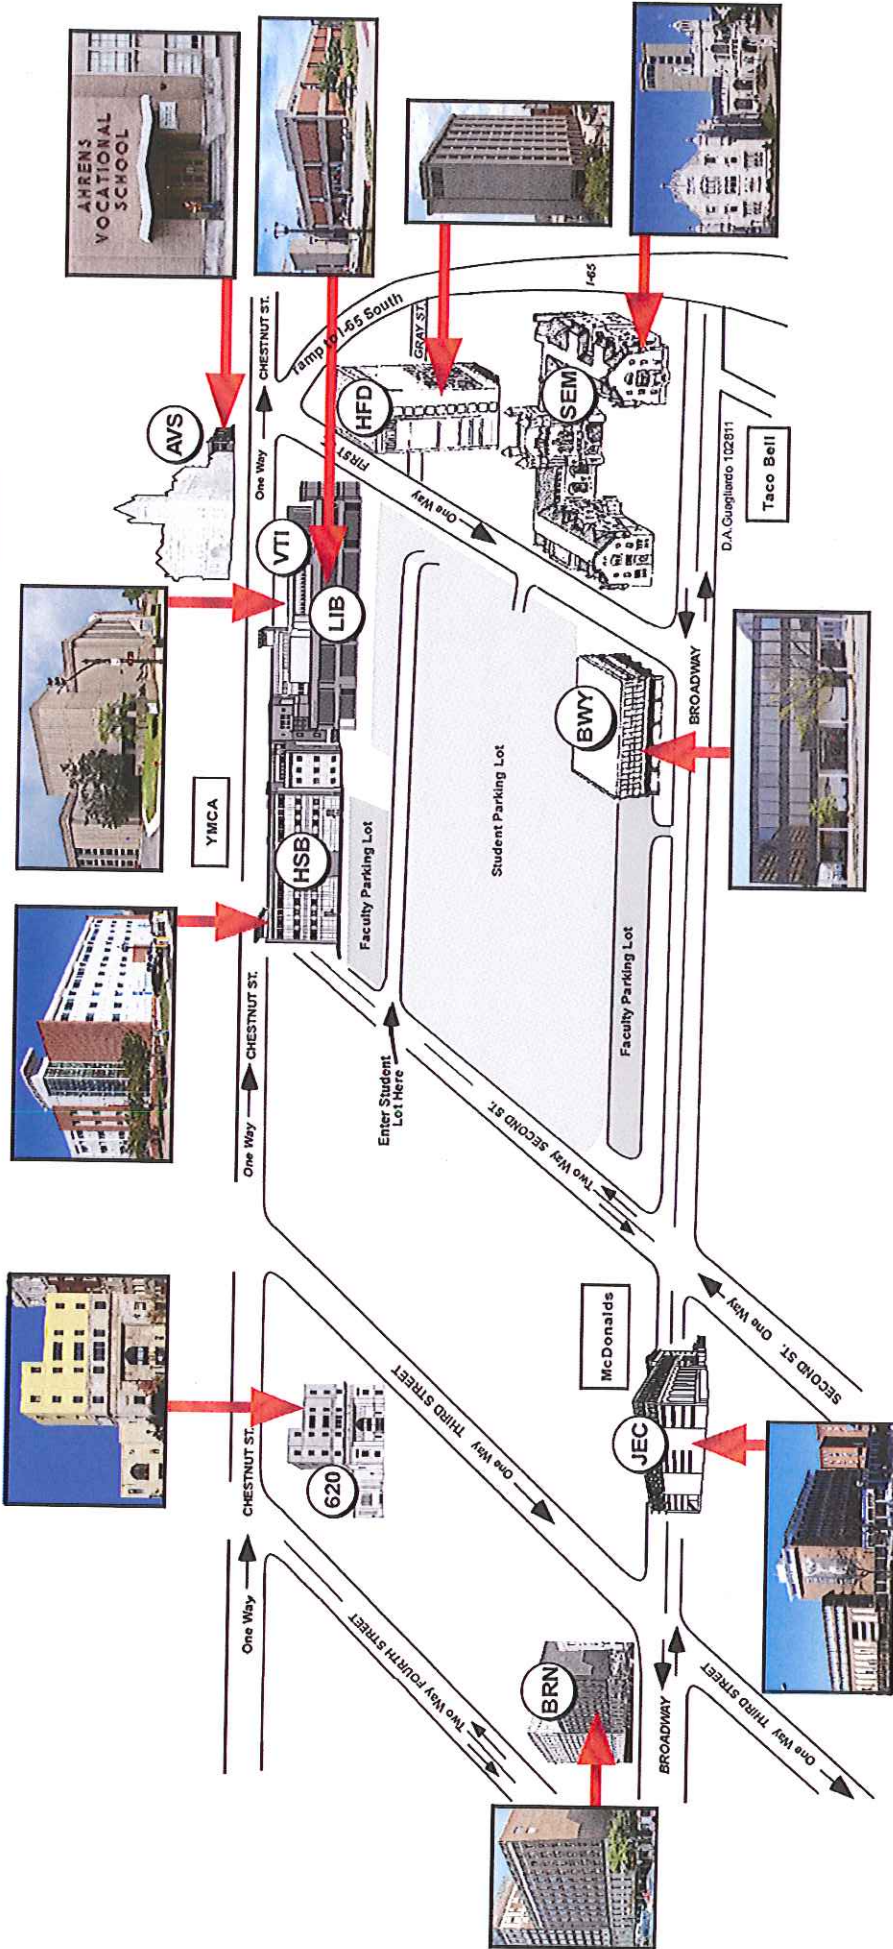

JEFFERSON COMMUNITY & TECHNICAL COLLEGE

DOWNTOWN CAMPUS

109 East Broadway
Louisville, KY 40202

- HSB-Health Sciences Building
- VTI-Vocational Technical Institute
- AVS-Ahrens Educational Resource Center
- LIB-Library
- HFD-Hartford Building
- SEM-Seminary Building
- BWC-Broadway Building
- JEC-Jefferson Educational Center
- BRN-Brown Theatre Building
- 620-Six Twenty Building